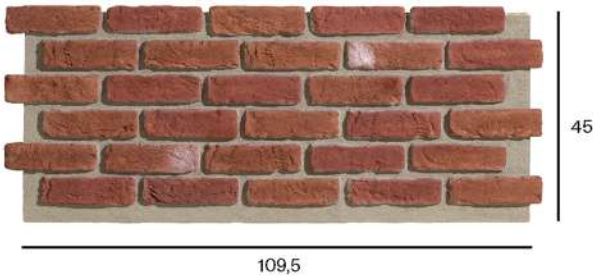

0'49²

Urban Brick

QX-085

Urban Brick Rojo

QX-084

Urban Brick Cassel

0'49²